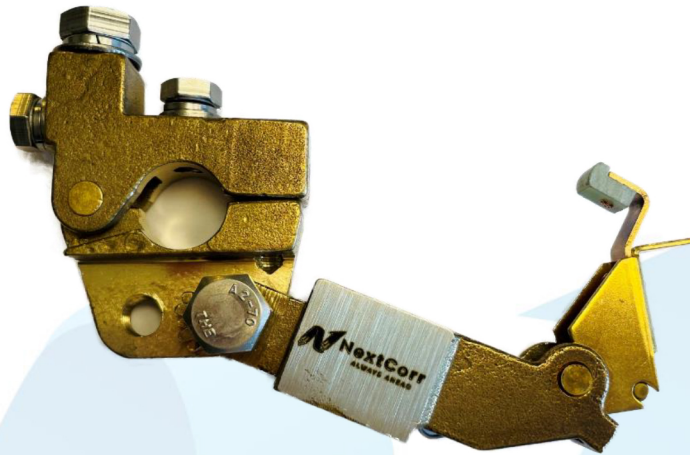

**DATASHEET**

**BRUSH HOLDER SINGLE**

**AVAILABLE TYPES**

ND0006	SHAFT BRUSH HOLDER SINGLE
--------	---------------------------